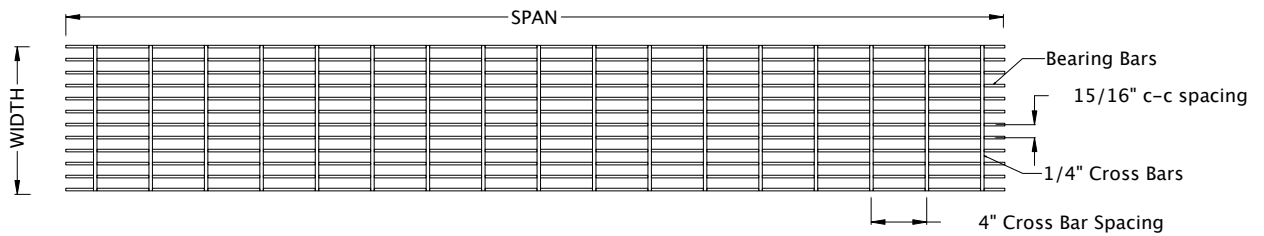

Available Widths			
8-5/8"	16-1/8"	23-5/8"	31-1/8"
9-9/16"	17-1/16"	24-9/16"	32-1/16"
10-1/2"	18"	25-1/2"	33"
11-7/16"	18-15/16"	26-7/16"	33-15/16"
12-3/8"	19-7/8"	27-3/8"	34-7/8"
13-5/16"	20-13/16"	28-5/16"	35-13/16"
14-1/4"	21-3/4"	29-1/4"	
15-3/16"	22-11/16"	30-3/16"	

SPANS UP TO 24'

Available Alloys
Steel
Galvanized Steel
Stainless Steel
Aluminum

Bearing Bar Options	
1" x 3/16"	1-3/4" x 3/16"
1-1/4" x 3/16"	2" x 3/16"
1-1/2" x 3/16"	2-1/4" x 3/16"

Swaged or Press-Locked Construction